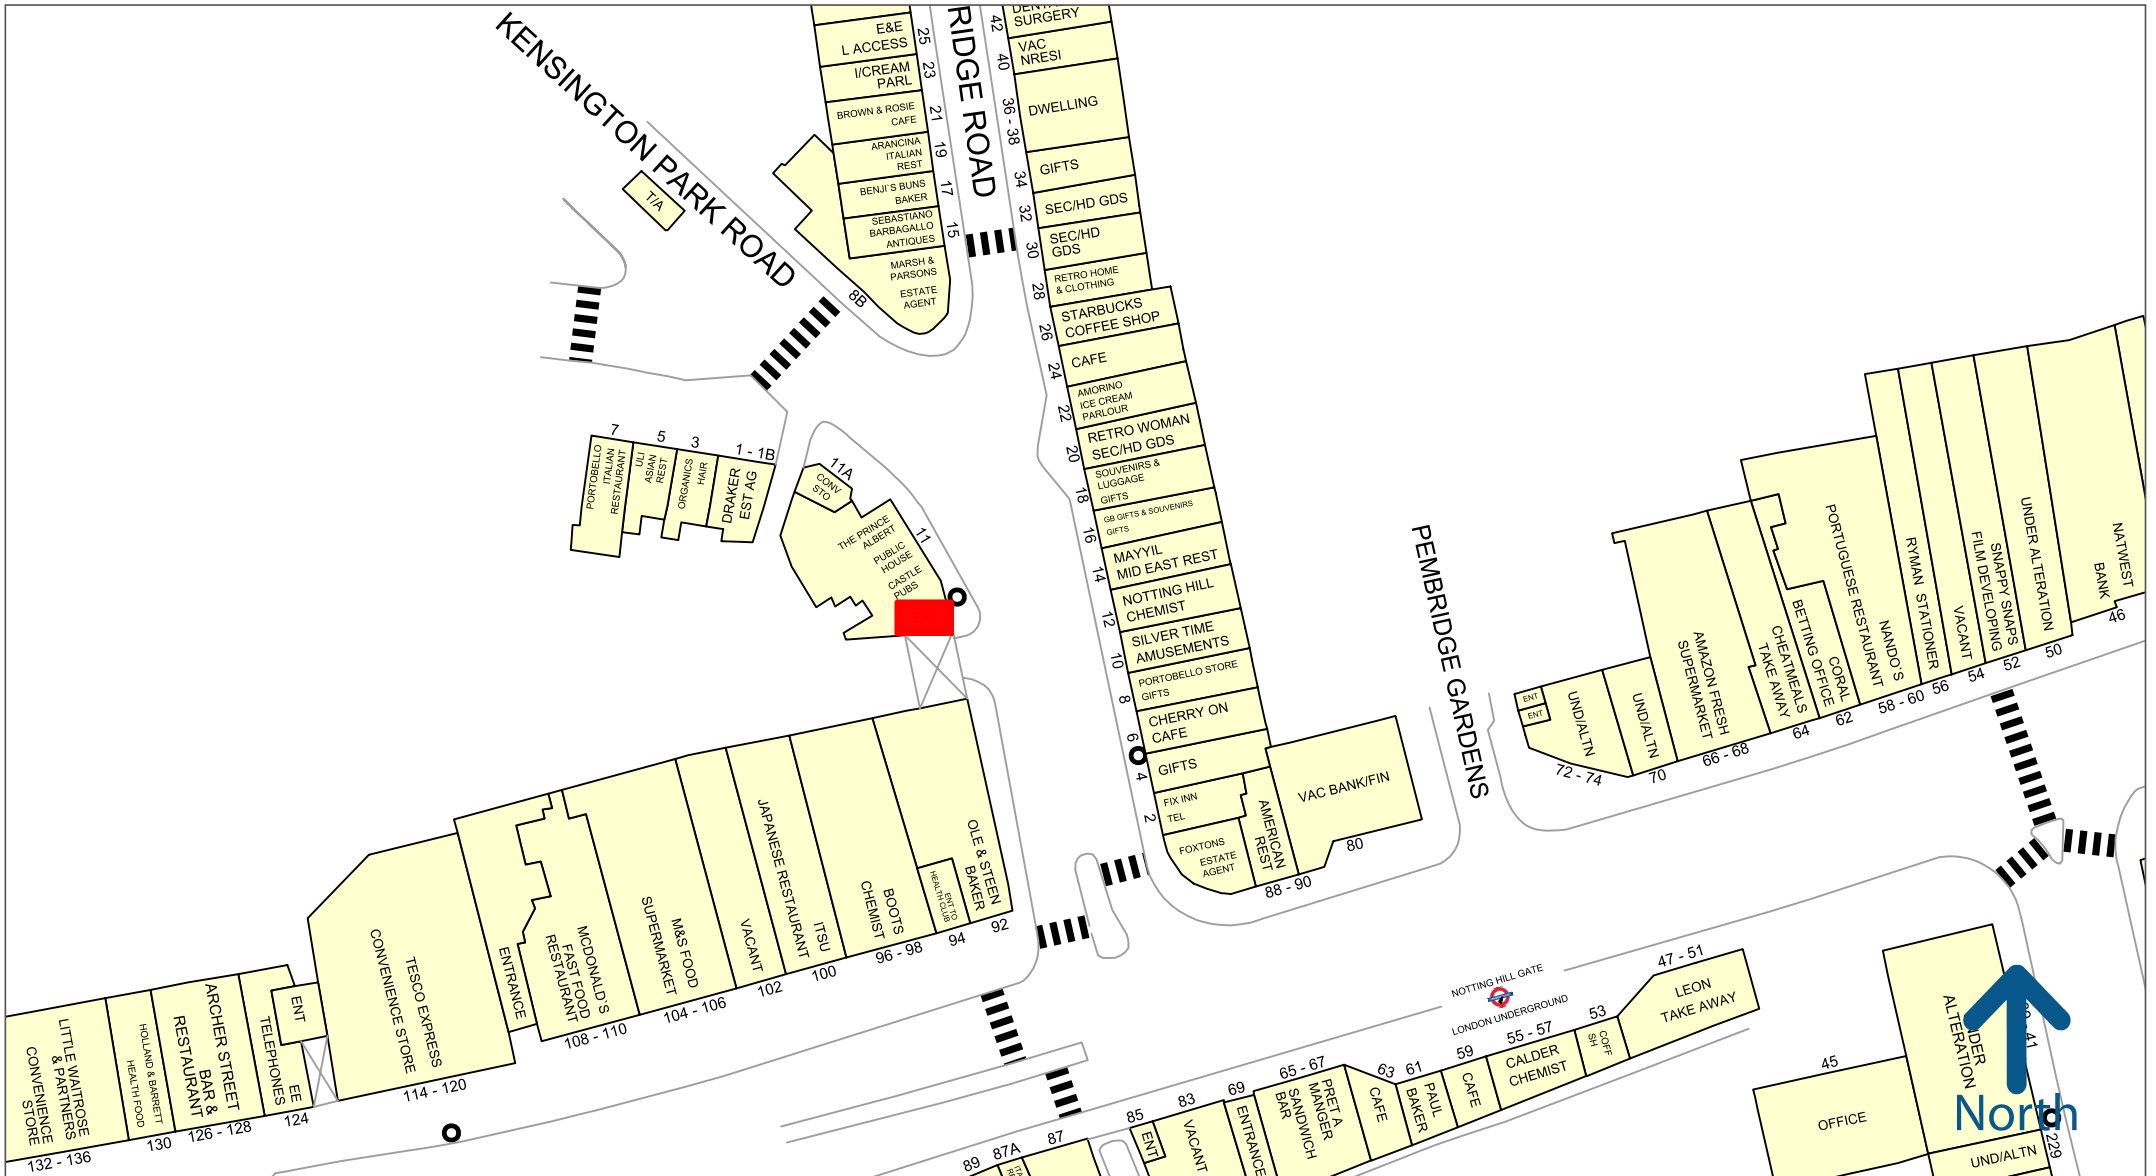

EPC

Available upon request.

For further information or to arrange a viewing please contact:

forge

020 7190 9801
forge-cp.com

Liam Jones
07990 335 016
liam@forge-cp.com

50 metres

Experian Goad Plan Created: 24/10/2024